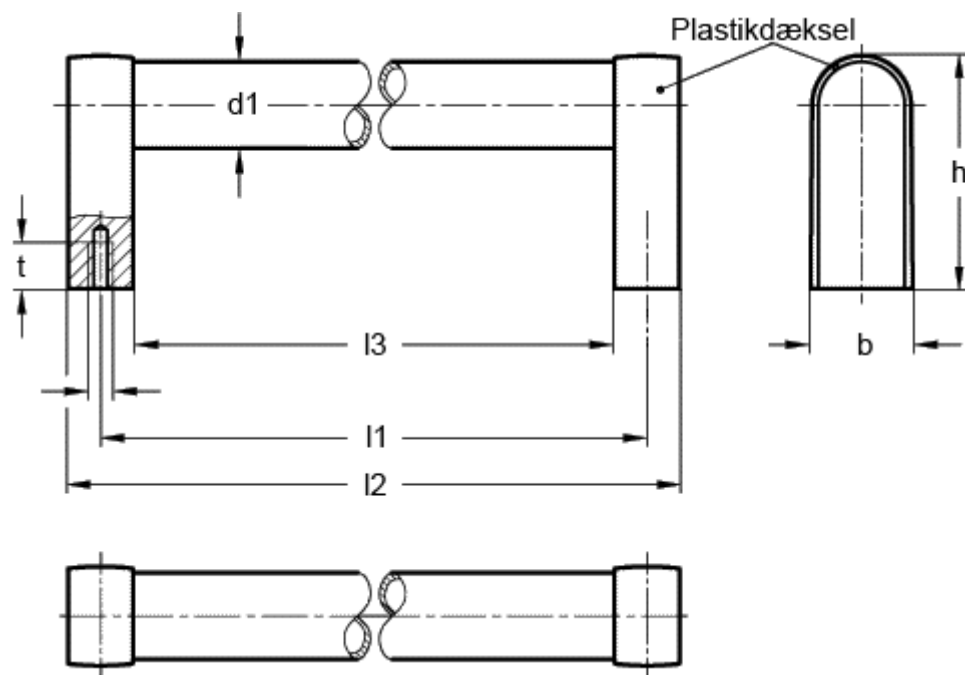

Article number: 20193500

Description: E+G System handle GN 669-28-500-A-EL

Measures

b	= 32
d1	= 28
d2	= M8
h appr.	= 60
l1	= 500
l2	= 520
l3	= 480
t min	= 15